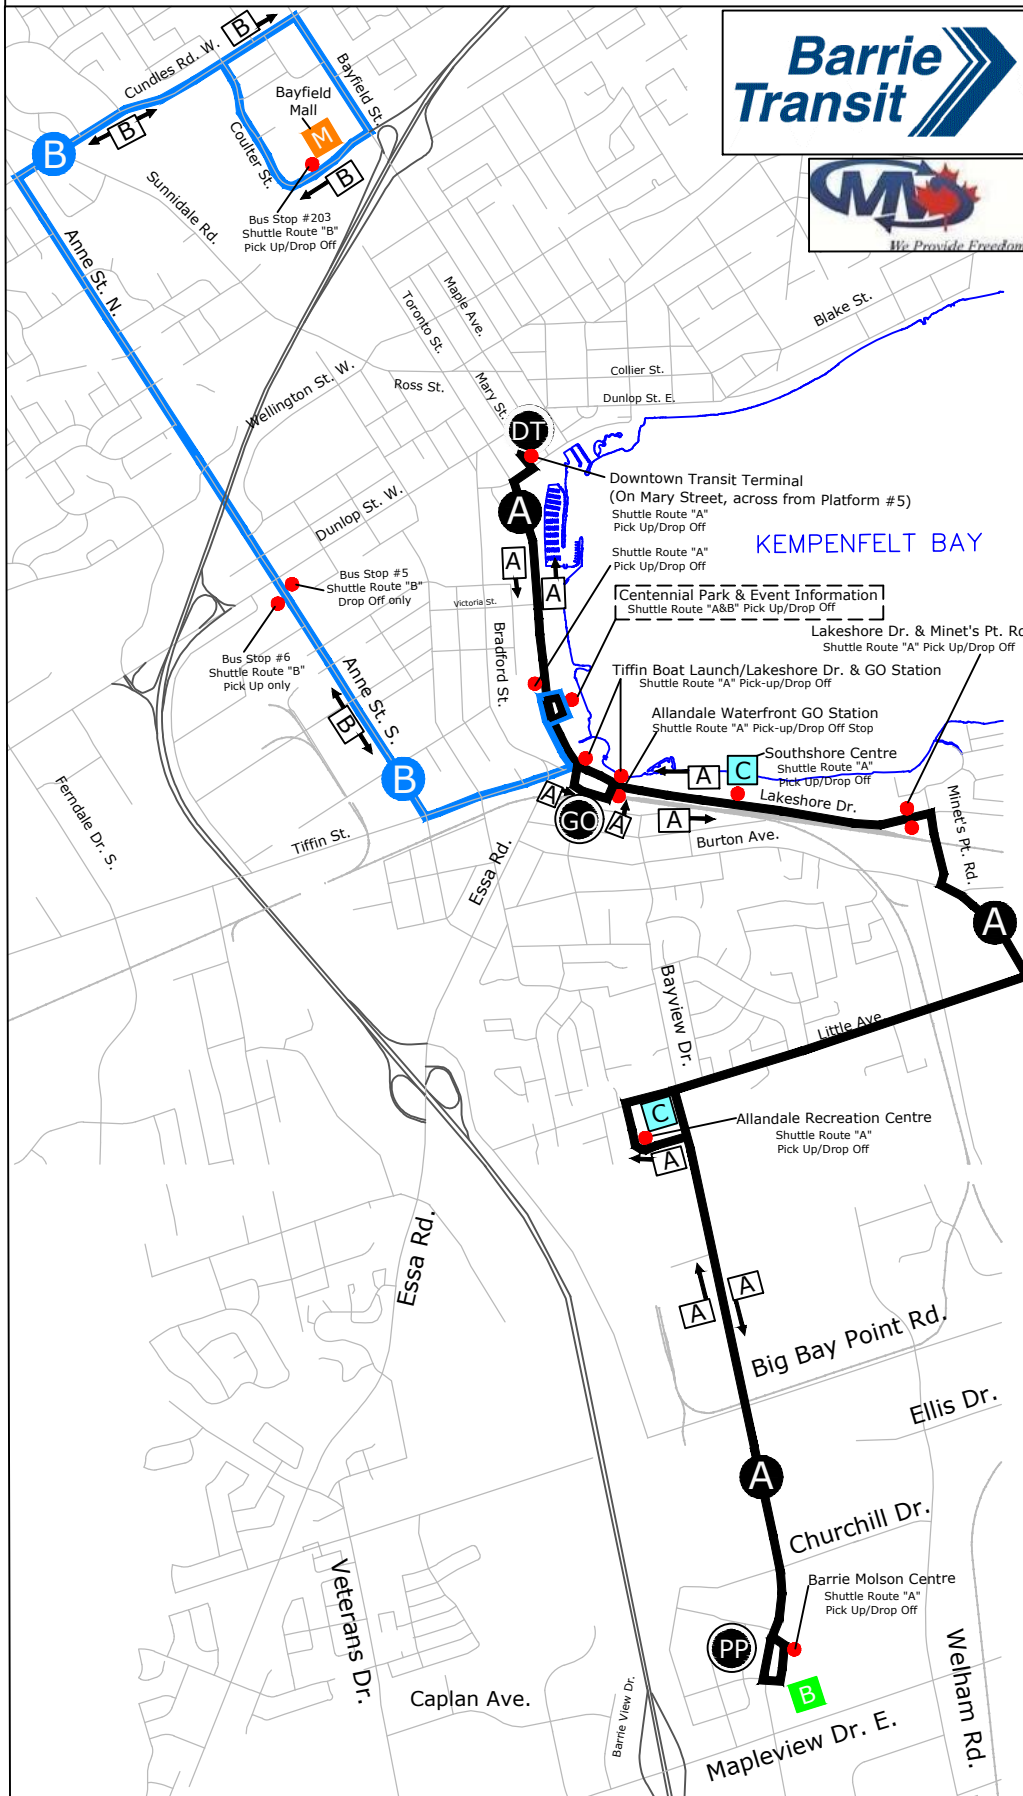

## SHUTTLE ROUTE MAP

**AUGUST 5th,  
6th & 7th, 2017**

### POINTS OF INTEREST

-  Downtown Terminal
-  GO Transit Station
-  Park Place
-  Community Centre
-  Barrie Molson Centre
-  Bayfield Mall

## SHUTTLE A

Saturday, Sunday & Monday

Shuttle will be servicing all Shuttle Route "A" stops marked on the map every 15 MINUTES beginning at 9:00am until 6:30pm each day

Saturday, Sunday & Monday

SCHEDULE - (Bus Every 15 minutes approx.)

## SHUTTLE B

Saturday, Sunday & Monday

SCHEDULE - (Bus Every 40 minutes)

Going to Event		Returning From Event		
DEPART	DEPART	ARRIVE/DEPART	ARRIVE	ARRIVE
Bayfield Mall	Anne/ Dunlop	South Centennial Parking Lot	Anne/ Dunlop	Bayfield Mall
9:05 AM	9:15 AM	9:25 AM	9:32 AM	9:42 AM
9:45 AM	9:55 AM	10:05 AM	10:12 AM	10:22 AM
10:25 AM	10:35 AM	10:45 AM	10:52 AM	11:02 AM
11:05 AM	11:15 AM	11:25 AM	11:32 AM	11:42 AM
11:45 AM	11:55 AM	12:05 PM	12:12 PM	12:22 PM
12:25 PM	12:35 PM	12:45 PM	12:52 PM	1:02 PM
1:05 PM	1:15 PM	1:25 PM	1:32 PM	1:42 PM
1:45 PM	1:55 PM	2:05 PM	2:12 PM	2:22 PM
2:25 PM	2:35 PM	2:45 PM	2:52 PM	3:02 PM
3:05 PM	3:15 PM	3:25 PM	3:32 PM	3:42 PM
3:45 PM	3:55 PM	4:05 PM	4:12 PM	4:22 PM
4:25 PM	4:35 PM	4:45 PM	4:52 PM	5:02 PM
5:05 PM	5:15 PM	5:25 PM	5:32 PM	5:42 PM
5:45 PM	5:55 PM	6:05 PM	6:12 PM	6:22 PM
6:25 PM	6:35 PM	6:45 PM	6:52 PM	7:02 PM