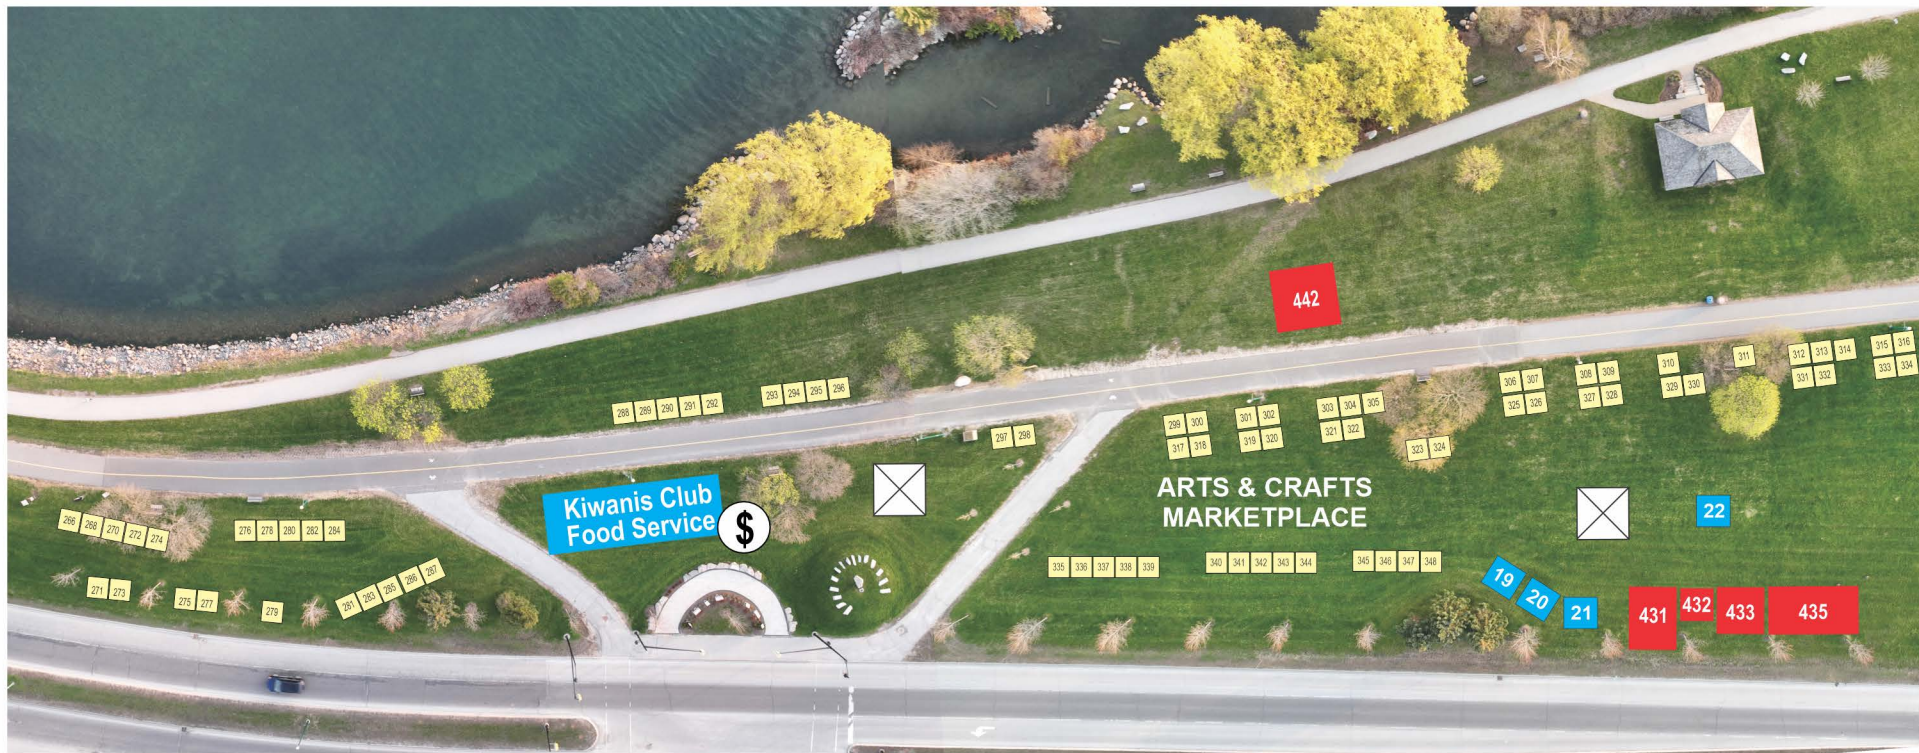

MAP 5 – ALLANDALE STATION PARK

LEGEND

- | | | | | |
|-------------|-------------|---------------|----------|------------------|
| Information | ABM Machine | Arts & Crafts | Sponsors | Non-Profit Group |
| First Aid | Washrooms | Antiques | Food | Shuttle Stop |